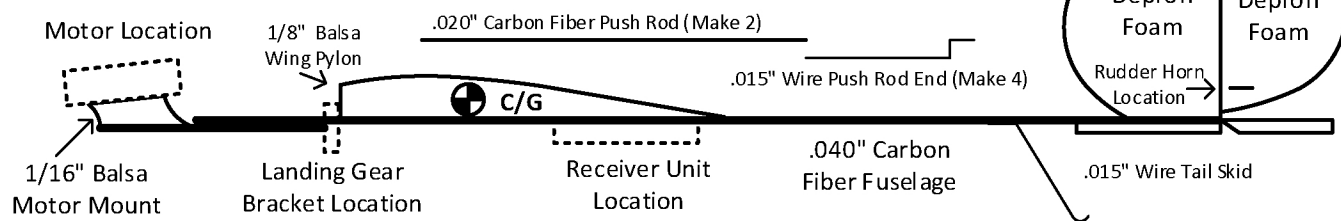

Match Stick

SPECIFICATIONS

Designed and Drawn By : Tim Bailiff

Type: Park Flyer
 Level: Beginner Builder / Intermediate Flyer
 Wing Span: 7 1/2 in.
 Wing Area: 15 sq. in.
 Length: 6 3/4 in.
 Weight: 1/2 oz.
 Motor: Special Sauce 6x15mm Coreless
 Propeller: 1 3/4 in. GemFan ABS
 Battery: 80 mAh 1s 3.7V LiPo
 RX: Horizon Hobby (EFLU6807) All-In-One
 TX: Spektrum DX7 or Similar DXM2/X

Copyright 2021  PARKPILOT
 Copying for resale of this drawing without the written approval or consent of AMA is expressly prohibited.

1-Inch Reference Square