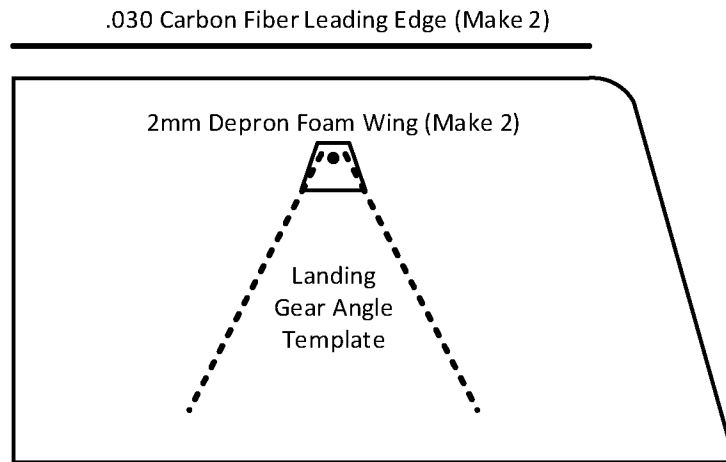

Match Stick

SPECIFICATIONS

Designed and Drawn By : Tim Bailiff

Type: Park Flyer
 Level: Beginner Builder / Intermediate Flyer
 Wing Span: 7 1/2 in.
 Wing Area: 15 sq. in.
 Length: 6 3/4 in.
 Weight: 1/2 oz.
 Motor: Special Sauce 6x15mm Coreless
 Propeller: 1 3/4 in. GemFan ABS
 Battery: 80 mAh 1s 3.7V LiPo
 RX: Horizon Hobby (EFLU6807) All-In-One
 TX: Spektrum DX7 or Similar DXM2/X