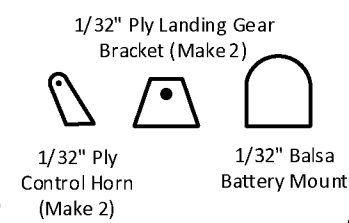

Match Stick

SPECIFICATIONS

Designed and Drawn By : Tim Bailiff

Type: Park Flyer
 Level: Beginner Builder / Intermediate Flyer
 Wing Span: 7 1/2 in.
 Wing Area: 15 sq. in.
 Length: 6 3/4 in.
 Weight: 1/2 oz.
 Motor: Special Sauce 6x15mm Coreless
 Propeller: 1 3/4 in. GemFan ABS
 Battery: 80 mAh 1s 3.7V LiPo
 RX: Horizon Hobby (EFLU6807) All-In-One
 TX: Spektrum DX7 or Similar DXM2/X

Copyright 2021  PARKPILOT
 Copying for resale of this drawing without the written approval or consent of AMA is expressly prohibited.

1-Inch Reference Square